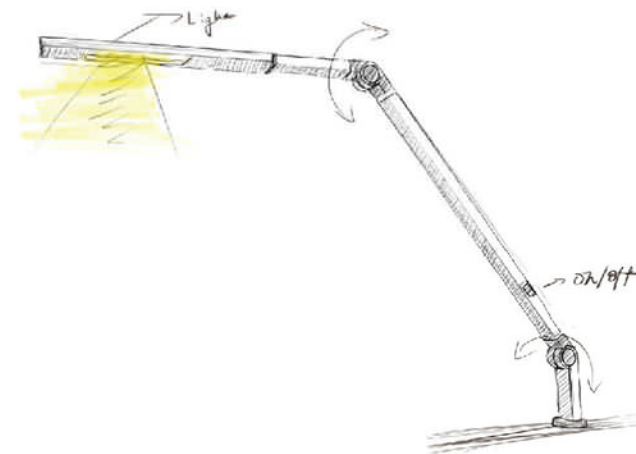

Simple, functional and very flexible, the Focus modular system makes it easy to shape a palette of different workspaces to support the wide ranging demands of individual and team work. Simple solutions ranging from benches and desks to table and panel set-ups all use the same kit of components and elements, to optimise personalisation, productivity and the use of space.