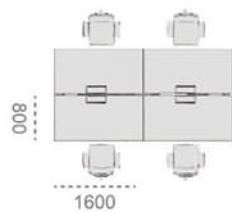

Focus systems enable the shaping of spaces with ideal balance between privacy for task work and visual connection for collaborative team work. A range of layouts, integrated cable management and worktools enable the designing of workstation for individual needs in the workplace.