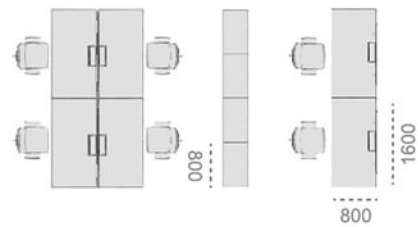

People need quick and easy access to storage that helps keep workstations free from office clutter and help them manage active work, anticipated projects and archived information. Focus has its own integrated storage that matching the design of the range.