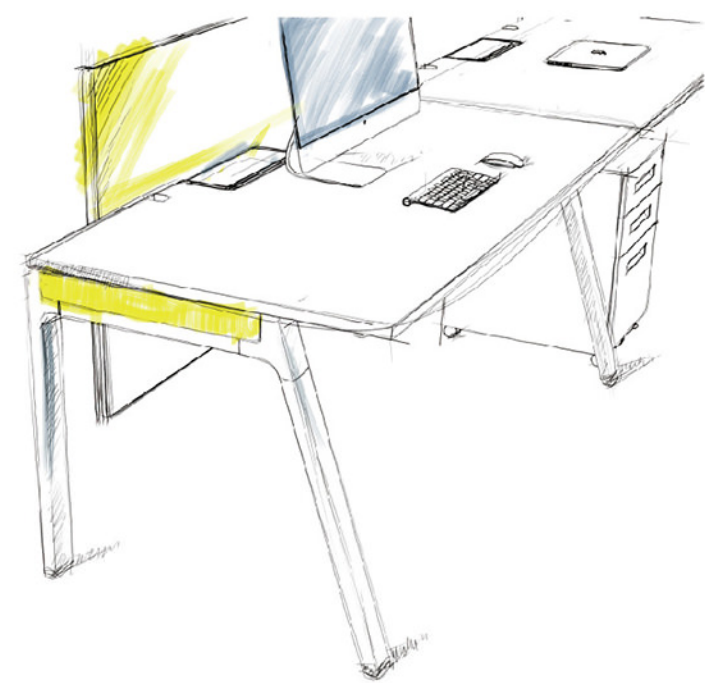

Simple, functional and very flexible, the Focus modular system makes it easy to shape a palette of different workspaces to support the wide ranging demands of individual and team work. Simple solutions ranging from benches and desks to table and panel set-ups all use the same kit of components and elements, to optimise personalisation, productivity and the use of space.