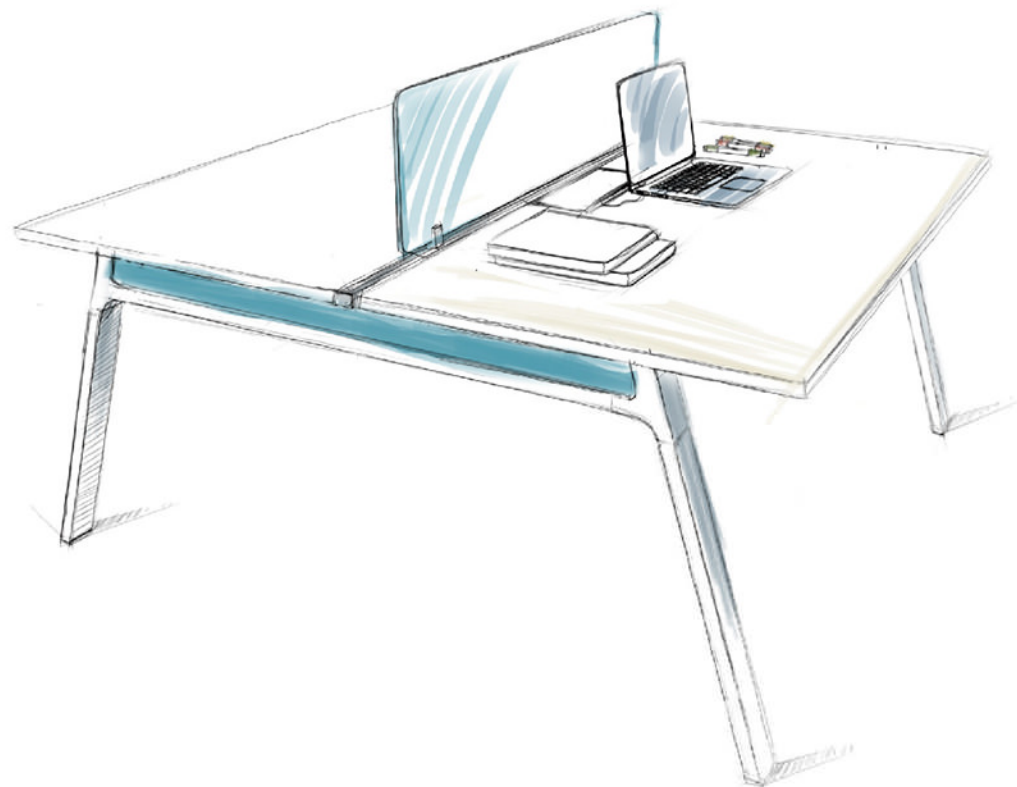

Simple, functional and very flexible, the Focus modular system makes it easy to shape a palette of different workspaces to support the wide ranging demands of individual and team work. Simple solutions ranging from benches and desks to table and panel set-ups all use the same kit of components and elements, to optimise personalisation, productivity and the use of space.

While Focus is suited to people working alongside colleagues, it can also be configured as a classic individual workstation, ideal for team manager. Focus' simple kit of parts makes elements such as an L-shape table easily adaptable for changing environmental needs.