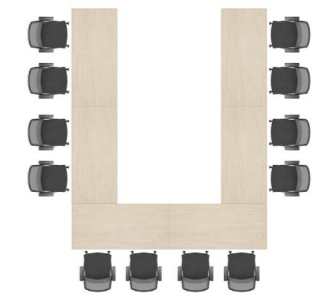

A HIGH LEVEL OF INTERACTION

MULTI-FUNCTIONAL

Spirit 可满足不同规模的会议、培训其他及多功能空间需求。桌面可配置双面翻转线盒，轻松解决设备供电问题，让会议变得更加高效。

From a single table to a fully furnished conference, training or multipurpose room, Spirit makes an impeccable, professional impression within the workplace. For accommodating technology needs, Spirit offers double-sided flip up cable boxes that provide convenient power and data outlets at the table top.

Folding

Dynamic and Functional

ELEGANT MODULAR

Spirit 可满足不同规模的会议、培训其他及多功能空间需求。桌面可配置双面翻转线盒，轻松解决设备供电问题，让会议变得更加高效。

The comprehensive modular structure enables more convenience and connection, such as a variety of desktop screens and accessories can be chosen to add a beautiful view and focus to the desk.

INTEGRATION

Spirit 系列配置丰富, 可搭配移动面板和演讲台使用, 为多功能空间提供无限支持。人性化的桌子尺寸、材料和饰面, 可创造出更加活跃、便捷的环境。

Spirit integrates seamlessly with mobile elements, such as mobile panel and lecture stand in the multi-purpose rooms. From its human-scaled dimensions to the materials and finishes, Spirit effortlessly brings greater continuity to any space.

FLIP TABLE

Specifications (all dimensions are in mm)

FLIP TABLE(G1)
W=1200/1400/1500/1600/1800
D=600/700/800
H=750

FLIP TABLE(G2)
W=1200/1400/1500/1600/1800
D=600/700/800
H=750

FLIP TABLE(G3)
W=1200/1400/1500/1600/1800
D=600/700/800
H=750